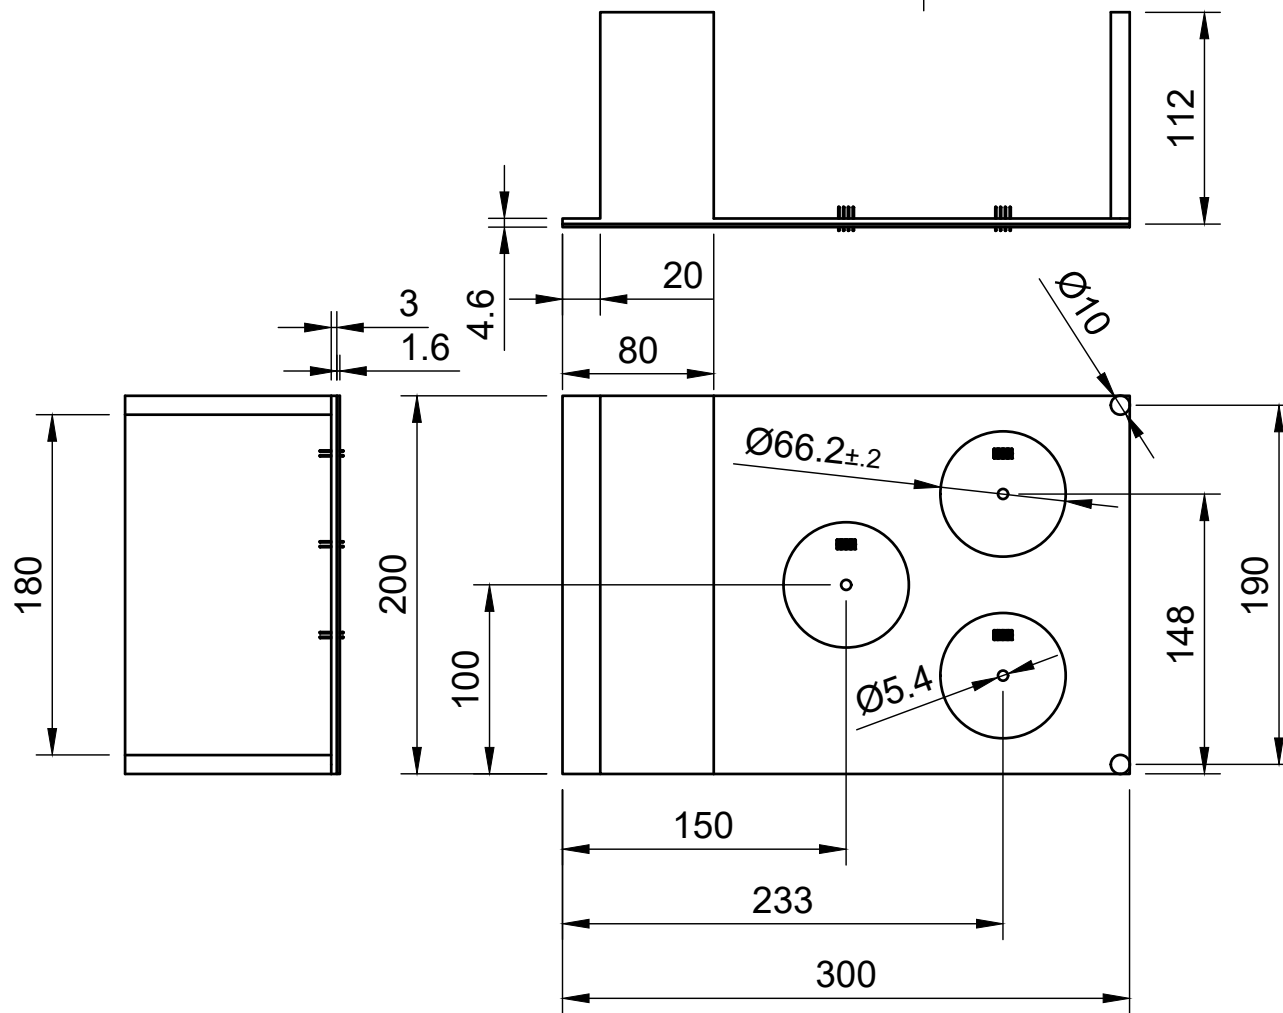

StratoSpace - Rideshare Gondola Mechanical Drawings

1:1

Dept.	Technical reference	Created by Bence Goczan	Approved by	
		Document type	Document status	
		Title rideshare_gondola Payload	DWG No.	
		Rev.	Date of issue	Sheet 2/5

1:4

Dept.	Technical reference	Created by Bence Goczan	Approved by	
		Document type	Document status	
		Title rideshare_gondola Bottom Fixture	DWG No.	
		Rev.	Date of issue	Sheet 3/5

1:4

Dept.	Technical reference	Created by Bence Goczan	Approved by	
		Document type	Document status	
		Title rideshare_gondola Top Fixture	DWG No.	
		Rev.	Date of issue	Sheet 4/5

Dept.	Technical reference	Created by Bence Goczan	Approved by	
		Document type	Document status	
		Title rideshare_gondola Nest details	DWG No.	
		Rev.	Date of issue	Sheet 5/5