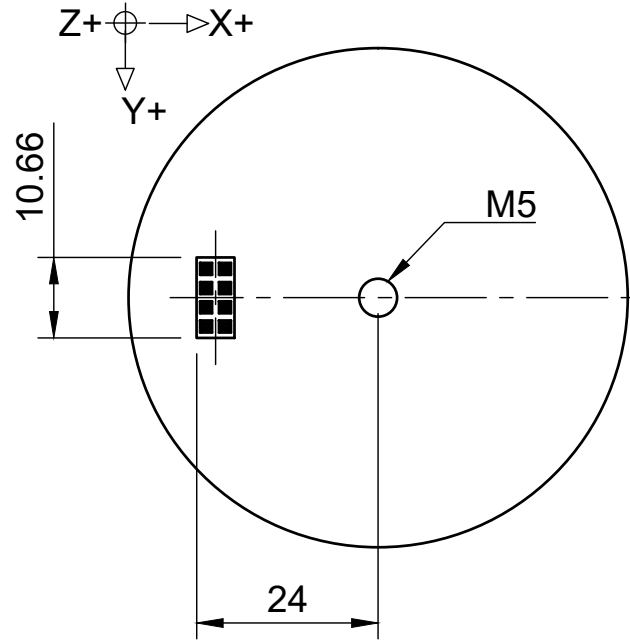

StratoSpace - Rideshare Gondola Mechanical Drawings

1:1

Dept.	Technical reference	Created by Bence Goczan	Approved by	
		Document type	Document status	
		Title rideshare_gondola Payload	DWG No.	
		Rev.	Date of issue	Sheet 2/5

1:4

Dept.	Technical reference	Created by Bence Goczan	Approved by	
		Document type	Document status	
		Title rideshare_gondola Bottom Fixture	DWG No.	
		Rev.	Date of issue	Sheet 3/5

1:4

Dept.	Technical reference	Created by Bence Goczan	Approved by	
		Document type	Document status	
		Title rideshare_gondola Top Fixture	DWG No.	
		Rev.	Date of issue	Sheet 4/5