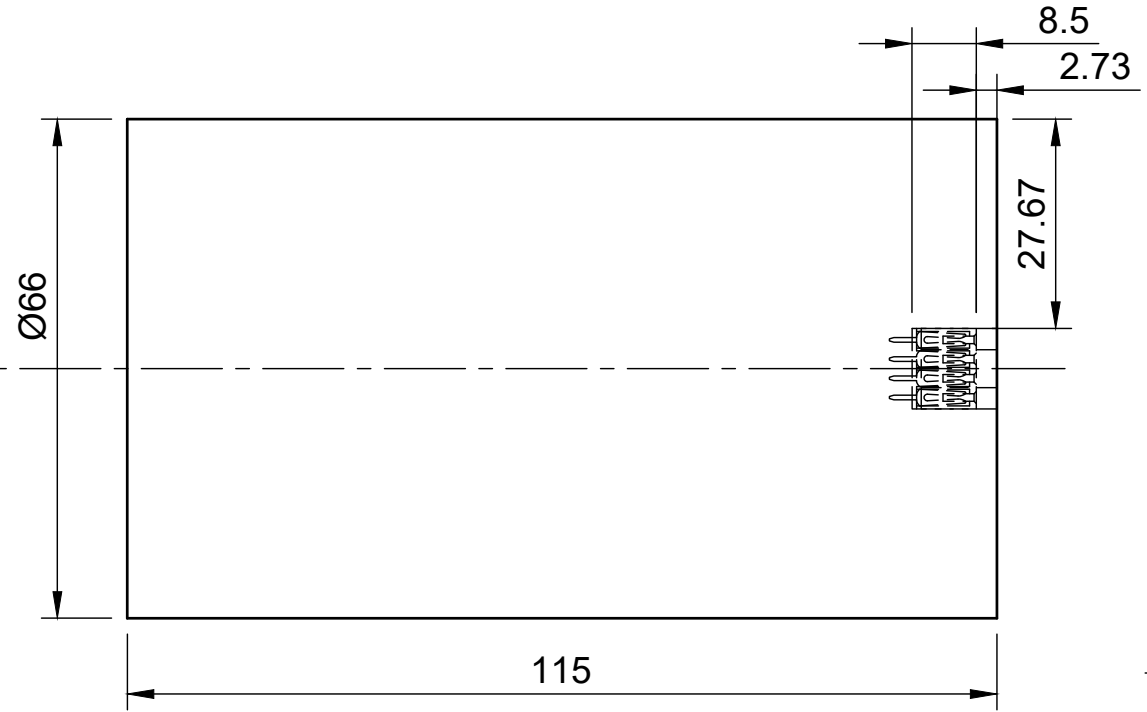

StratoSpace - Rideshare Gondola Mechanical Drawings

1:1

Dept.	Technical reference	Created by Bence Goczan	Approved by	
		Document type	Document status	
		Title rideshare_gondola Payload	DWG No.	
		Rev.	Date of issue	Sheet 2/5

1:4

Dept.	Technical reference	Created by Bence Goczan	Approved by	
		Document type	Document status	
		Title rideshare_gondola Bottom Fixture	DWG No.	
		Rev.	Date of issue	Sheet 3/5

1:4

Dept.	Technical reference	Created by Bence Goczan	Approved by	
		Document type	Document status	
		Title rideshare_gondola Top Fixture	DWG No.	
		Rev.	Date of issue	Sheet 4/5