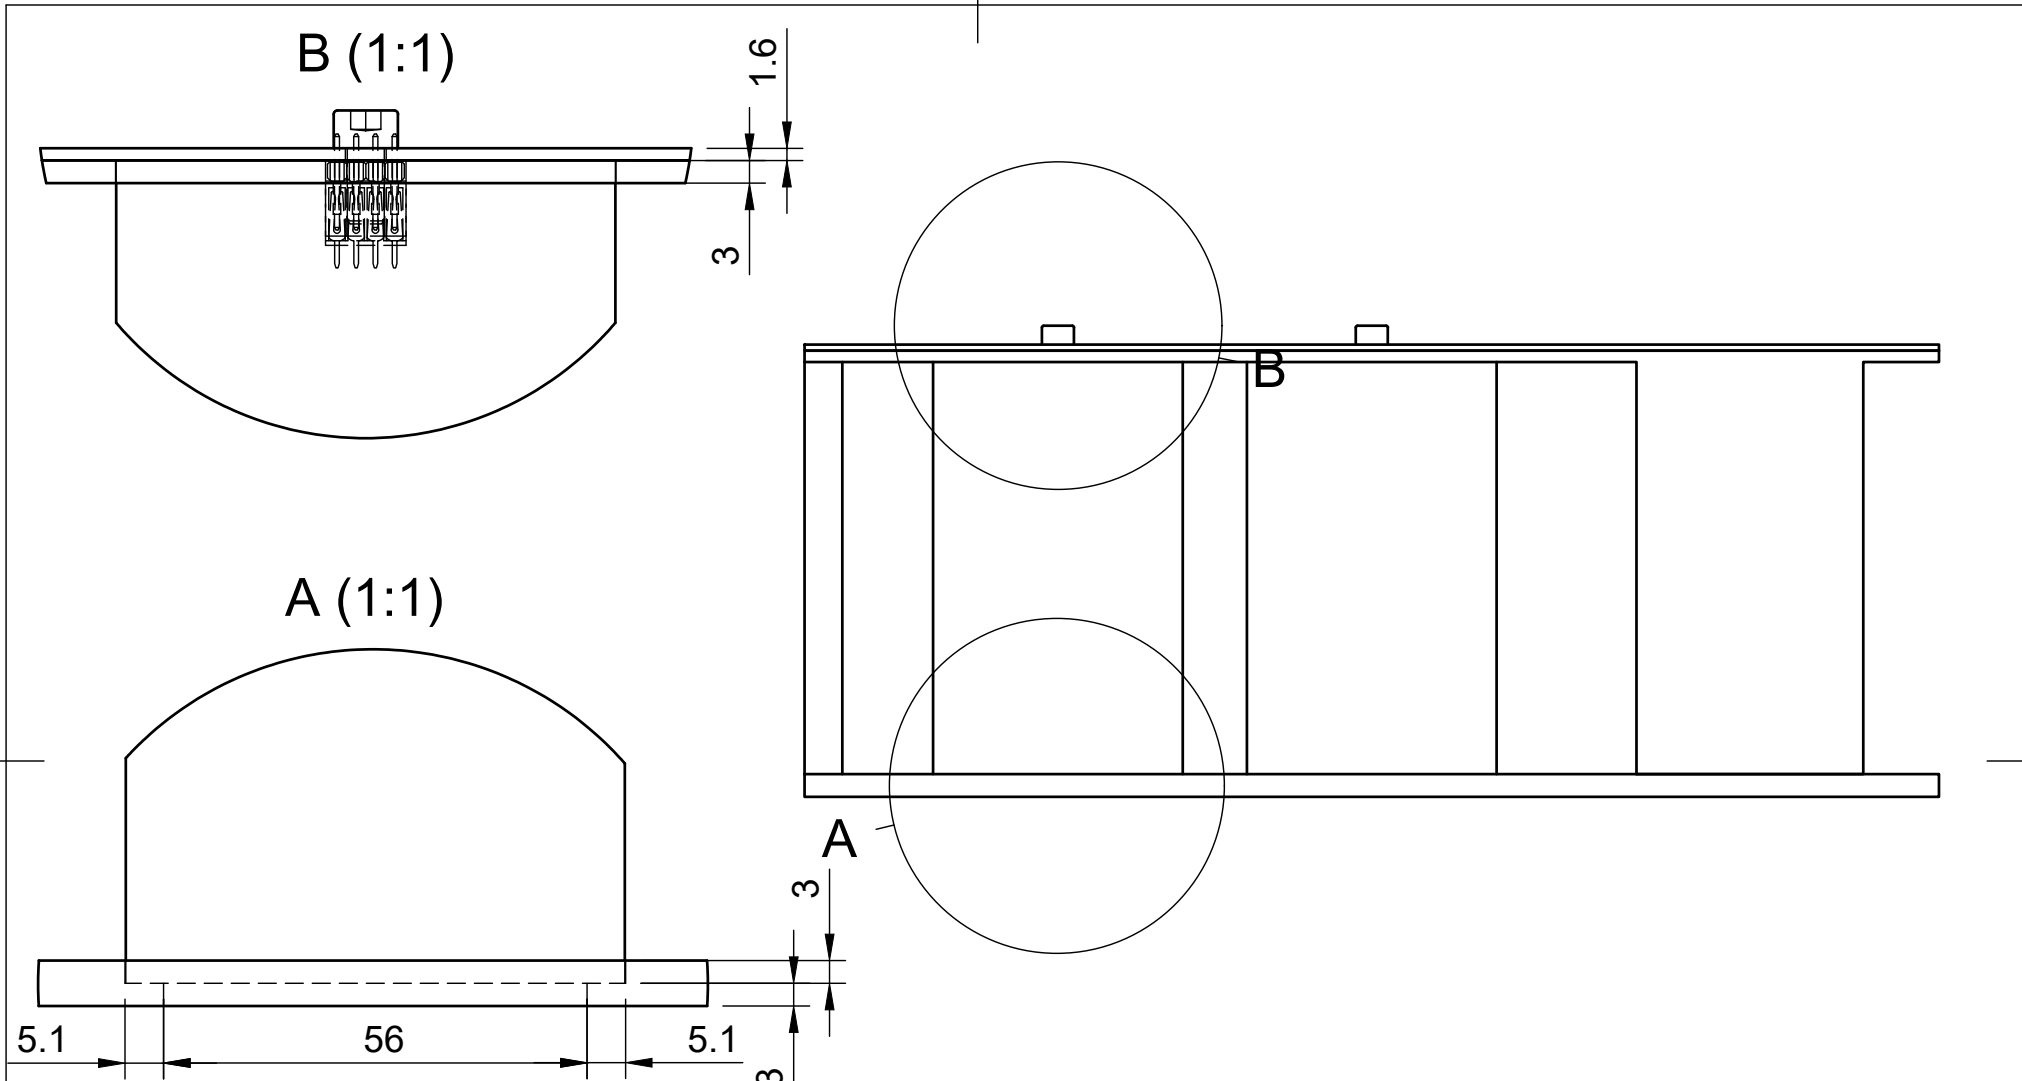

StratoSpace - Rideshare Gondola Mechanical Drawings

1:1

Dept.	Technical reference	Created by Bence Goczan	Approved by	
		Document type	Document status	
		Title rideshare_gondola Payload	DWG No.	
		Rev.	Date of issue	Sheet 2/5

1:4

Dept.	Technical reference	Created by Bence Goczan	Approved by	
		Document type	Document status	
		Title rideshare_gondola Bottom Fixture	DWG No.	
		Rev.	Date of issue	Sheet 3/5

1:4

Dept.	Technical reference	Created by Bence Goczan	Approved by	
		Document type	Document status	
		Title rideshare_gondola Top Fixture	DWG No.	
		Rev.	Date of issue	Sheet 4/5