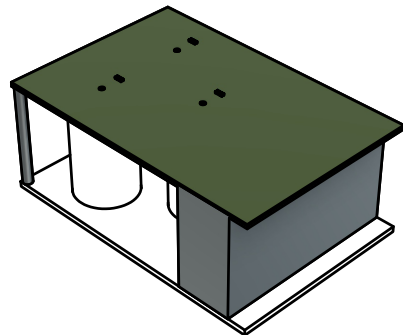

StratoSpace - Rideshare Gondola Mechanical Drawings

1:1

Dept.	Technical reference	Created by Bence Goczan	Approved by	
		Document type	Document status	
		Title rideshare_gondola Payload	DWG No.	
		Rev.	Date of issue	Sheet 2/5

1:4

Dept.	Technical reference	Created by Bence Goczan	Approved by	
		Document type	Document status	
		Title rideshare_gondola Bottom Fixture	DWG No.	
		Rev.	Date of issue	Sheet 3/5

1:4

Dept.	Technical reference	Created by Bence Goczan	Approved by	
		Document type	Document status	
		Title rideshare_gondola Top Fixture	DWG No.	
		Rev.	Date of issue	Sheet 4/5