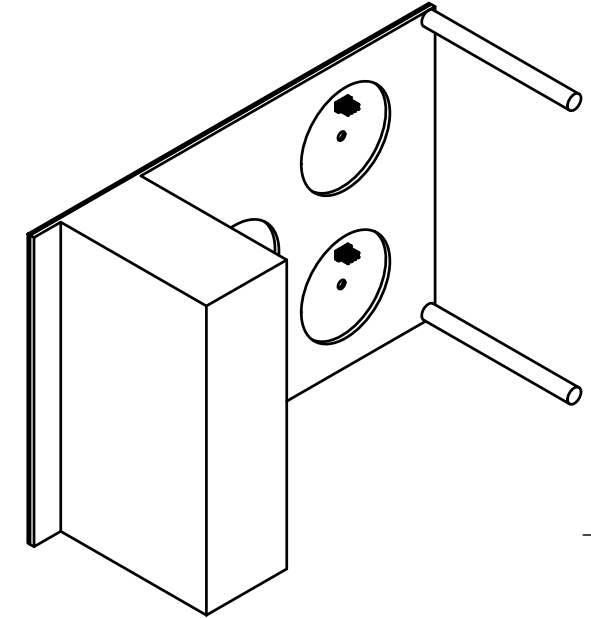

StratoSpace - Rideshare Gondola Mechanical Drawings

1:1

Dept.	Technical reference	Created by Bence Goczan	Approved by	
		Document type	Document status	
		Title rideshare_gondola Payload	DWG No.	
		Rev.	Date of issue	Sheet 2/5

1:4

Dept.	Technical reference	Created by Bence Goczan	Approved by	
		Document type	Document status	
		Title rideshare_gondola Bottom Fixture	DWG No.	
		Rev.	Date of issue	Sheet 3/5

1:4

Dept.	Technical reference	Created by Bence Goczan	Approved by	
		Document type	Document status	
		Title rideshare_gondola Top Fixture	DWG No.	
		Rev.	Date of issue	Sheet 4/5