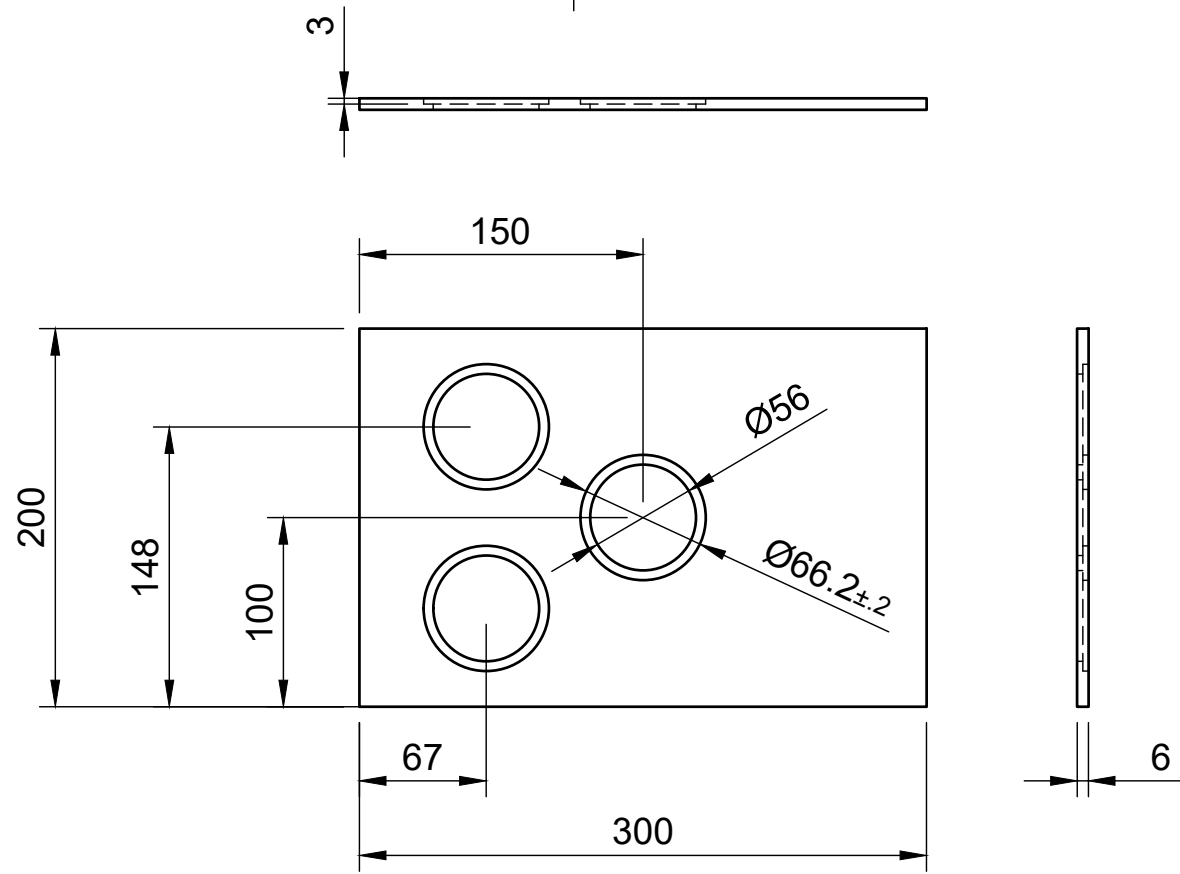

StratoSpace - Rideshare Gondola Mechanical Drawings

1:1

Dept.	Technical reference	Created by Bence Goczan	Approved by	
		Document type	Document status	
		Title rideshare_gondola Payload	DWG No.	
		Rev.	Date of issue	Sheet 2/5

1:4

Dept.	Technical reference	Created by Bence Goczan	Approved by	
		Document type	Document status	
		Title rideshare_gondola Bottom Fixture	DWG No.	
		Rev.	Date of issue	Sheet 3/5

1:4

Dept.	Technical reference	Created by Bence Goczan	Approved by	
		Document type	Document status	
		Title rideshare_gondola Top Fixture	DWG No.	
		Rev.	Date of issue	Sheet 4/5